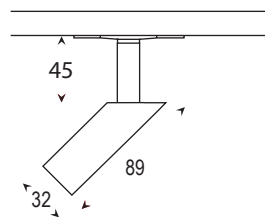

Laser MR8 12v 10 - 20w MR8

This discrete torch-like spotlight produces narrow beam of light particularly useful for highlighting objects.

The MR8 lamp is located deep within the fitting, so that it is invisible from most angles.

- LV.L808.13 Satin Silver
- LV.L808.50 Black
- LV.L808.57 White

Laser MR8 Ceiling Plate 12v 10 - 20w MR8

- LV.L848.13 Satin Silver
- LV.L848.50 Black
- LV.L848.57 White

Technical Data

Finish	Painted
Material	Extruded aluminium
Lamp Wattage	10 - 20w
Lamp	MR8
Lampholder	G4
Approvals	