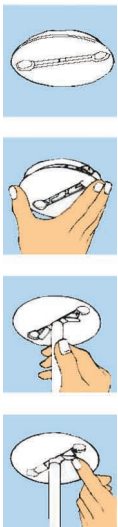

Laser MR8 12v 10 - 20w MR8

This discrete torch-like spotlight produces narrow beam of light particularly useful for highlighting objects.

The MR8 lamp is located deep within the fitting, so that it is invisible from most angles.

- LV.L808.13 Satin Silver
- LV.L808.50 Black
- LV.L808.57 White

Laser MR8 Ceiling Plate 12v 10 - 20w MR8

- LV.L848.13 Satin Silver
- LV.L848.50 Black
- LV.L848.57 White

Technical Data

Finish	Painted
Material	Extruded aluminium
Lamp Wattage	10 - 20w
Lamp	MR8
Lampholder	G4
Approvals	