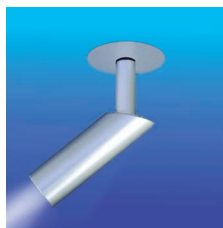

Laser MR8 12v 10 - 20w MR8

This discrete torch-like spotlight produces narrow beam of light particularly useful for highlighting objects.

The MR8 lamp is located deep within the fitting, so that it is invisible from most angles.

- LV.L808.13 Satin Silver
- LV.L808.50 Black
- LV.L808.57 White

Laser MR8 Ceiling Plate 12v 10 - 20w MR8

- LV.L848.13 Satin Silver
- LV.L848.50 Black
- LV.L848.57 White

Technical Data

Finish	Painted
Material	Extruded aluminium
Lamp Wattage	10 - 20w
Lamp	MR8
Lampholder	G4
Approvals	