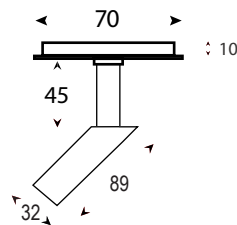

Laser MR8 12v 10 - 20w MR8

This discrete torch-like spotlight produces narrow beam of light particularly useful for highlighting objects.

The MR8 lamp is located deep within the fitting, so that it is invisible from most angles.

- LV.L808.13 Satin Silver
- LV.L808.50 Black
- LV.L808.57 White

Laser MR8 Ceiling Plate 12v 10 - 20w MR8

- LV.L848.13 Satin Silver
- LV.L848.50 Black
- LV.L848.57 White

Technical Data

Finish	Painted
Material	Extruded aluminium
Lamp Wattage	10 - 20w
Lamp	MR8
Lampholder	G4
Approvals	