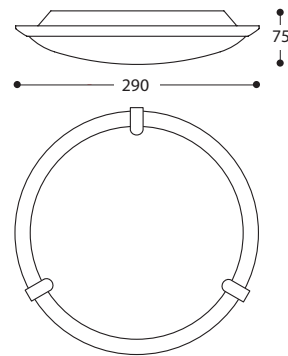

Frisbee - Midi

L Frisbee Midi 16w 2D 2 x 9w Compact Fluorescent

This slender and elegant luminaire is ideal for both ceilings and walls.

- | | | | |
|---|--|---|---|
| <p>11.F371.12
 11.F371.13
 11.F371.32
 11.F371.34
 11.F371.50
 11.F371.57</p> | <p>Chrome
 Satin Silver
 Brass
 Brushed Nickel
 Black
 White</p> |  | <p>16w 2D
 Switch Start
 Low Loss</p> |
| <p>11.F375.12
 11.F375.13
 11.F375.32
 11.F375.57</p> | <p>Chrome
 Satin Silver
 Brass
 White</p> |  | <p>16w 2D
 High Frequency
 Low Loss</p> |

Technical Data

Mounting	ceiling or wall
Lamp Wattage	16w or 2 x 9w
Lamp	2D or TC-S
Safety	EN 60.598
Ballast	high frequency of low loss
Protection	IP23
Approvals	CE L