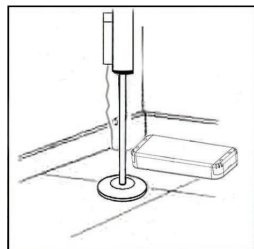

- LV.BAF.1341.18 Satin Silver
- LV.BAF.1341.50 Black
- LV.BAF.1341.57 White

Transformers

Ceiling 300VA

New State 300

- 13.3002.57 300VA White

Can be used with leading and trailing edge dimmers.

Floor or table 300VA