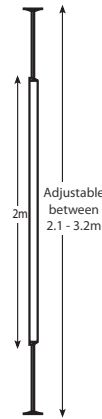

Barracuda 2

A versatile, portable design utilising vertical track. Simply adjusts to fit between 2.1m to 3.2m with easy installation for temporary displays, promotions and as a reading lamp by a desk or bed.

- LV.BAF.4501.18 Satin Silver
- LV.BAF.4501.50 Black
- LV.BAF.4501.57 White

Barracuda 2 Set

Martini 3 x 35w

230VA Euro plug

- LV.BAF.1331.18 Satin Silver
- LV.BAF.1331.50 Black
- LV.BAF.1331.57 White

240 VA 13 amp plug

Floor or table 105VA

Barracuda 105VA Switched Dimmable Transformer

Supplied with 13 amp plug and transformer

- 13.1140.50 Black
- 13.1140.57 White

Supplied with Euro-plug and transformer

- 13.1130.50 Black
- 13.1130.57 White

Technical Data

Finish	Painted / anodised
Material	Extruded aluminium
Rating	25 amps/ 12v
Approvals	