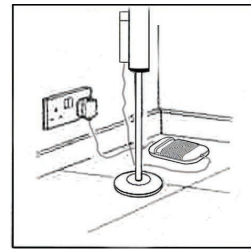

- LV.BAF.1341.18 Satin Silver
- LV.BAF.1341.50 Black
- LV.BAF.1341.57 White

Transformers

Ceiling 300VA

New State 300

- 13.3002.57 300VA White

Can be used with leading and trailing edge dimmers.

Floor or table 300VA

Floor or table 105VA

Barracuda 105VA Switched Dimmable Transformer

Supplied with 13 amp plug and transformer

- 13.1140.50 Black
- 13.1140.57 White

Supplied with Euro-plug and transformer

- 13.1130.50 Black
- 13.1130.57 White