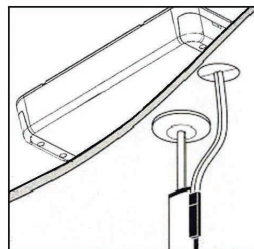

Transformers

Ceiling 300VA

New State 300

- 13.3002.57 300VA White

Can be used with leading and trailing edge dimmers.