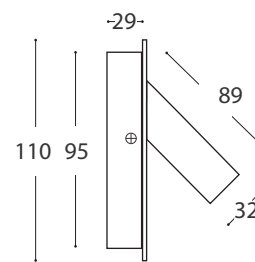

Laser Wall LED Spot 2

Laser Wall LED Spot 2

6w LED

Laser wall LED spotlight on mounting plate to fit wall with **integral driver**.

This discrete torch-like spotlight produces a narrow beam of light particularly useful for highlighting objects.

The LED lamp is located deep within the fitting, so that it is invisible from most angles.

14.8307.13	Silver
14.8307.50	Black
14.8307.57	White

Technical Data

Finish	_____ painted _____
Material	_____ aluminium and steel _____
LED Driver	_____ 6w _____
LED	_____ 6w LED, 600 Lumen, 3000 Kelvin _____
Approvals	_____  _____