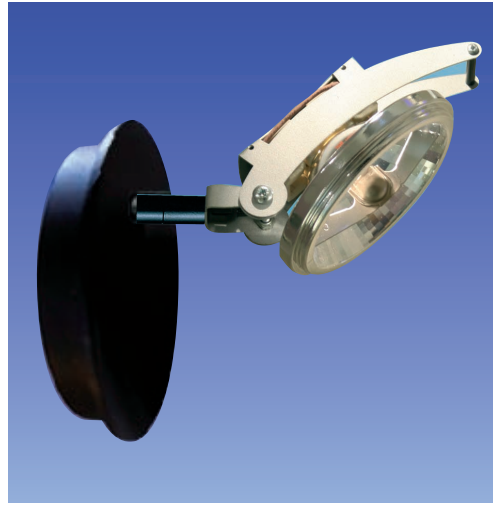

Ario Surface Spot

Ario Surface Spot 12v 50 - 75w AR111

The Ario Surface Spotlight with integral transformer, on a slim wall plate to fit on wall and or ceiling.

The Ario Spotlight uses the AR111 lamp which has accurate beam controls with minimal split light to reduce glare. Complete with a handle for easy adjustment.

- LV.A500.13 Satin Silver
- LV.A500.57 White
- LV.A500.50 Black

Technical Data

| | |
|--------------|---|
| Finish | Painted |
| Material | Die-cast aluminium |
| Lamp Wattage | 50 - 75w |
| Lamp | AR111 |
| Lampholder | G53 |
| Approvals |      |