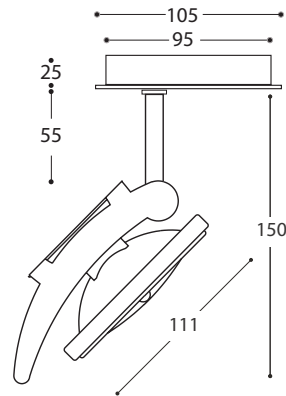

Ario Surface Spot

Ario Surface Spot 12v 50 - 75w AR111

The Ario Surface Spotlight with integral transformer, on a slim wall plate to fit on wall and or ceiling.

The Ario Spotlight uses the AR111 lamp which has accurate beam controls with minimal split light to reduce glare. Complete with a handle for easy adjustment.

- LV.A500.13 Satin Silver
- LV.A500.57 White
- LV.A500.50 Black

Technical Data

| | |
|--------------|---|
| Finish | Painted |
| Material | Die-cast aluminium |
| Lamp Wattage | 50 - 75w |
| Lamp | AR111 |
| Lampholder | G53 |
| Approvals |      |