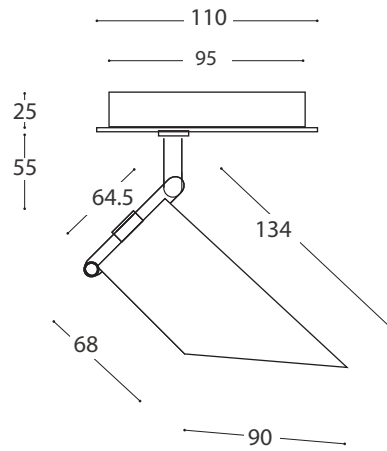

Professional Scoop with built in Transformer 12v 20 - 50w MR16

Professional spotlight on mounting plate to fit wall or ceiling with integral transformer.

- | | |
|------------|--------------|
| LV.C501.13 | Satin Silver |
| LV.C501.50 | Black |
| LV.C501.57 | White |

 50w max

Professional Scoop Surface Spot

Technical Data

Finish	Painted
Material	Extruded aluminium
Transformer	240V 50w
Lamp Wattage	20 - 50w
Lamp	12v MR16
Lampholder	GX5.3
Approvals	