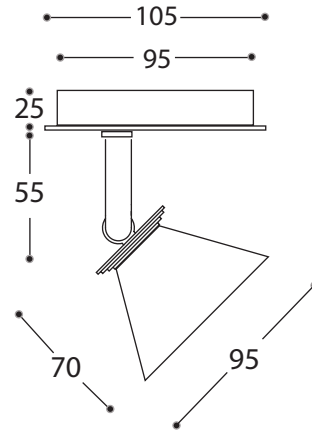

Cono Surface Spot

Cono Surface Spot with Transformer

12 / 240v 20-50w MR16

Cono Spotlight with integral transformer, on a slim wall plate to fit on wall and or ceiling.

LV.R500.13 Satin Silver
 LV.R500.50 Black
 LV.R500.57 White

Diffusers to be ordered separately.

 50w max

Technical Data

Finish	Painted
Material	die-cast aluminium
Lamp Wattage	20 / 35 / 50w
Lamp	MR16
Lampholder	GY5.3
Approvals	    

Glass Diffusers

SAG.1011.48 Orange
 SAG.1011.54 Blue
 SAG.1011.55 Red
 SAG.1011.60 Green
 SAG.1011.90 White