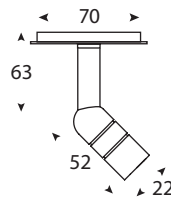

Please specify lamp when ordering.
For more information on lamps see section 11.

Transformers

For information on Altima's range of transformers see page 2J.

Technical Data

Finish	Painted
Material	Engineering plastic
Lamp Wattage	20 - 50w
Lamp	Halopin AR70
Lampholder	B15d
Approvals	III D FI N S