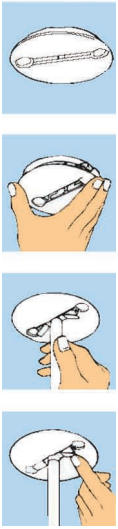

Ario 12v 50 - 100w AR111

The Ario uses the AR111 lamp which has accurate beam controls with minimal split light to reduce glare. Complete with a handle for easy adjustment.

- LVA100.13 Satin Silver
- LVA100.57 White
- LVA100.50 Black

Technical Data

Finish	painted
Material	die-cast aluminium
Lamp Wattage	50 - 100w
Lamp	AR111
Lampholder	G53
Approvals	