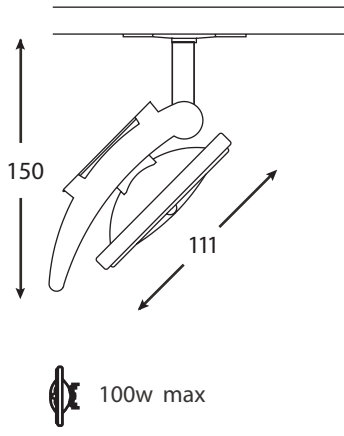

Ario 12v 50 - 100w AR111

The Ario uses the AR111 lamp which has accurate beam controls with minimal split light to reduce glare. Complete with a handle for easy adjustment.

- LVA100.13 Satin Silver
- LVA100.57 White
- LVA100.50 Black

Technical Data

Finish	painted
Material	die-cast aluminium
Lamp Wattage	50 - 100w
Lamp	AR111
Lampholder	G53
Approvals	