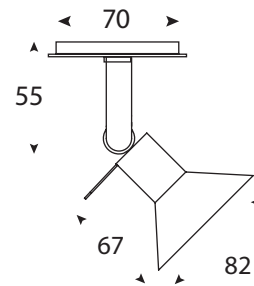

Martini Ceiling Plate

Martini Ceiling Plate

12v 50w MR16

Versatile ceiling spotlight. This compact fitting is ideal for display applications.

LV.M400.13	Satin Silver
LV.M400.50	Black
LV.M400.57	White

Transformers

For information on Altima's range of transformers see page 2J.

Technical Data

Finish	_____	_____	_____	_____	_____	_____	_____
Material	_____	_____	_____	_____	_____	_____	_____
Lamp Wattage	_____	_____	_____	_____	_____	_____	_____
lamp	_____	_____	_____	_____	_____	_____	_____
Lampholder	_____	_____	_____	_____	_____	_____	_____
Approvals	_____	_____	_____	_____	_____	_____	_____