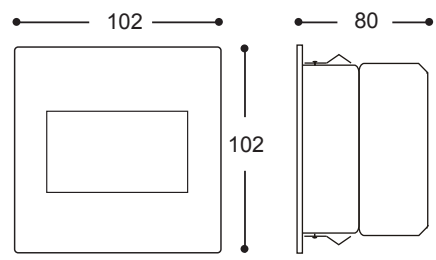

Emergency LED Step Light 100 3 hours maintained 1.4 watt LED

A fully recessed step and wall light. This fitting can be installed in solid or partition walls.

This easy to install LED inset light encloses a High Output 1.4 watt LED, with a highly polished reflector, and has average lamp life subjected to an ambient of 25 degrees of 50,000.

84x92 mm

LED	1.4 w	White 4000k
14.8880E.12		Chrome
14.8880E.13		Satin Silver
14.8880E.37		Bronze
14.8880E.50		Black
14.8880E.57		White

LED	1.4w	Warm White 3000k
14.8890E.12		Chrome
14.8890E.13		Satin Silver
14.8890E.37		Bronze
14.8890E.50		Black
14.8890E.57		White

Technical Data

Finish	Painted
Cutout	84 x 92 x 80mm
Protection	IP23
Lamp Wattage	1.4w 0.350 mA LED
Lamp	3 hour maintained
Approvals	CE