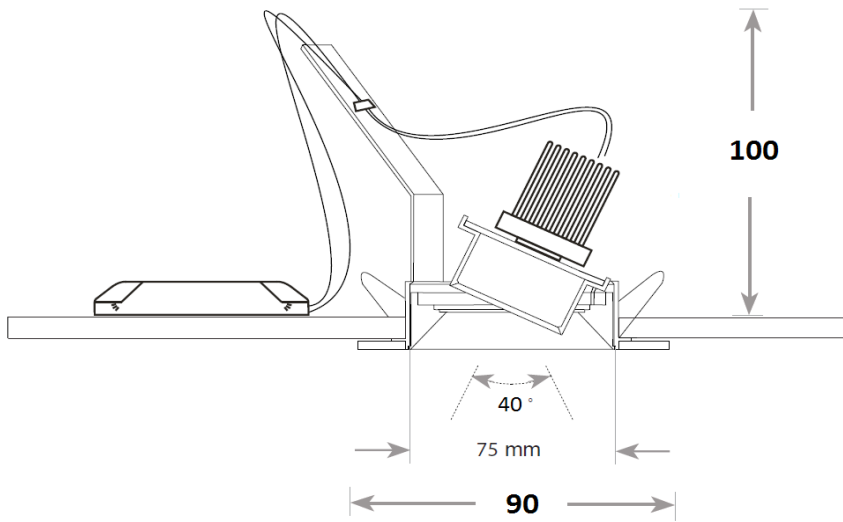

Emergency

Type	With Firehood	
Emergency Standard	12.4871EM.57	12.4872EM.57
Emergency Auto Test	12.4871EM2.57	12.4872EM2.57

.18 Satin Silver
 .50 Black
 .57 White

Light Distribution for Lana 1 Directional

Technical Data - LED

Material	Aluminium
Cutout	80 mm
LED	10w 1000 lumen 3000 kelvin Available 2700 and 4000 Kelvin
CRI	80+ Also available CRI 90+
Protection	IP23
Approvals	

Lana 1 Directional Downlight

10w 1000 lumen