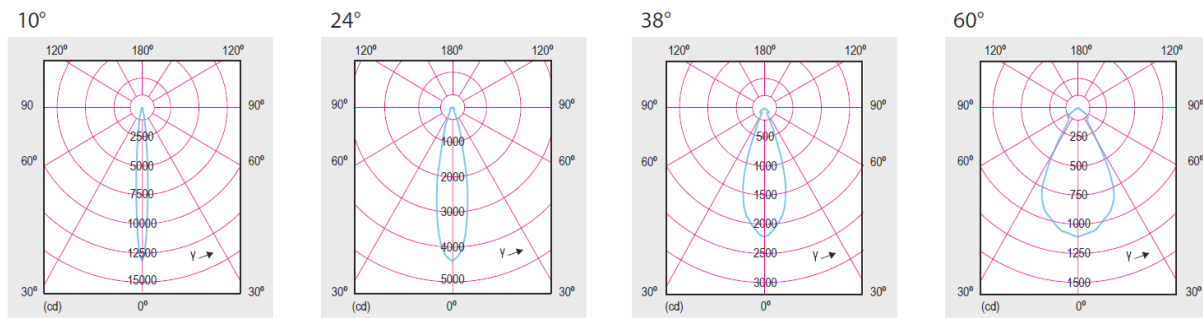

MR16 - Light Intensity Diagrams

Technical Data	MR16	GU10 LED
Material	Aluminium	Aluminium
Cutout	80mm	80mm
Lamp Wattage	TBA	5, 6 and 7 watt
Lamp Holder	Gx5.3	GU10
Protection	IP23	IP23
Approvals