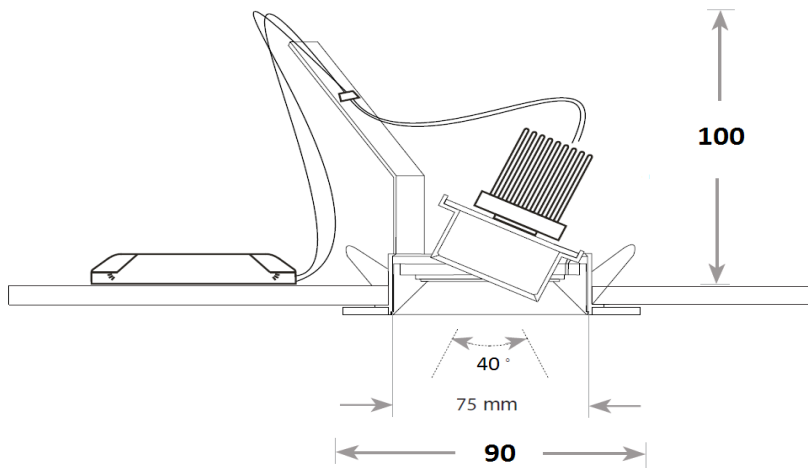

Lana 1 Directional LED Downlight

A directional downlight where the lamp is set deeply in a glare reducing baffle to give a controlled beam with minimum spilled light.

It is available as a standard version or 1 hour fire rated with firehood.

The fitting is prewired with an high output LED 10watt, 1000 lumen, 3000 kelvin standard. 2700 and 4000 kelvin available on request.

Dimming

1-10v
DALI
Trailing Edge

Technical Data - LED

Material	Aluminium
Cutout	80 mm
LED	10w 1000 lumen 3000 kelvin Available 2700 and 4000 Kelvin
CRI	80+ Also available CRI 90+
Protection	IP23
Approvals	L1 L2    