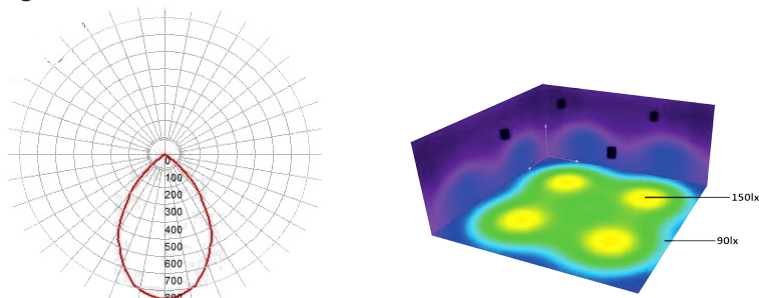

Technical Data - LED

Material	Aluminium
Cutout	80 mm
LED	10w 1000 lumen 3000 kelvin Available 2700 and 4000 Kelvin
CRI	80+ Also available CRI 90+
Protection	IP23
Approvals	

Lana 1 Directional Downlight

10w 1000 lumen