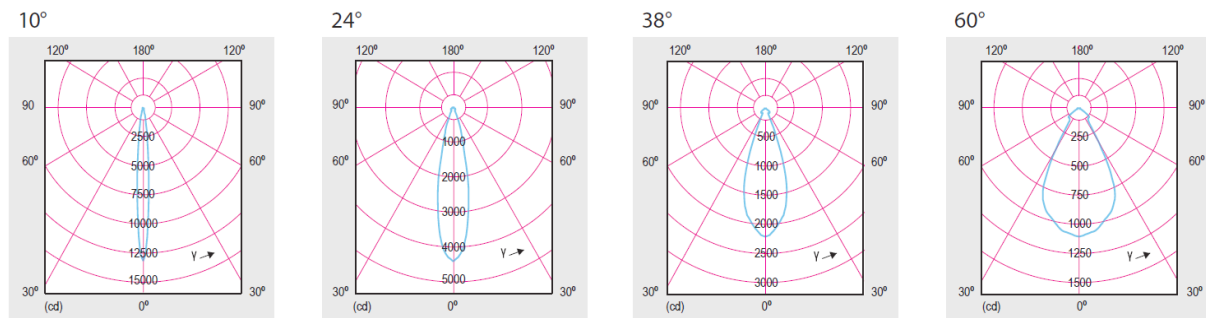

MR16 - Light Intensity Diagrams

Technical Data	MR16	GU10 LED
Material	Aluminium	Aluminium
Cutout	95mm	95mm
Lamp Wattage	TBA	5, 6 and 7 watt
Lamp Holder	Gx5.3	GU10
Protection	IP23	IP23
Approvals