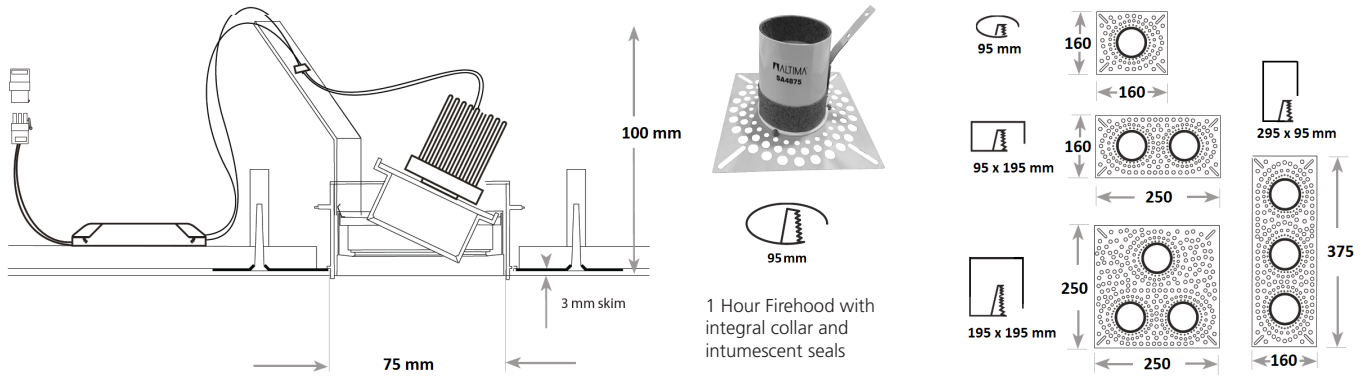

Lana Cone Round Trimless

Single, twin and triple high performance downlight mounted in a trimless configuration which allows them to be installed without a surface trim ring.

The lamp is set high in a deep glare reducing baffle. The fittings are directionally adjustable through 360° horizontally and 50° vertically.

This fitting is prewired with standard high output LED 10 watt, 1000 lumen, 3000 kelvin, 2700 kelvin and 5600 kelvin are also available.

Dimming

1-10v
DALI
Trailing Edge

Land Cone Round Trimless - LED Downlight

10w 1000 lumen

Type	Switch	Dimmable 1-10v	Dimmable Dali	Dimmable Trailing Edge
Single	12.4051L.57	12.4051LD.57	12.4051LDD.57	12.4051LDT.57
Double	12.4052L.57	12.4052LD.57	12.4052LDD.57	12.4052LDT.57
Triple	12.4053L.57	12.4053LD.57	12.4053LDD.57	12.4053LDT.57
Triangle	12.4073L.57	12.4073LD.57	12.4073LDD.57	12.4073LDT.57

Material	Aluminium / die- cast
Cutout	95mm / 95 x 195 / 95 x 295 mm
LED	10w 1000 lumen 3000 kelvin Available 2700 and 4000 Kelvin on request
CRI	80+ Also available CRI 90+
Protection	IP23
Approvals	

MR16 12V 20-50w	Order Lamps and Transformer separately	GU10 LED	Order GU10 Lamps separately
		With Firehood	With Firehood
Single	12.4051.57	12.4061.57	12.4051G.57
Double	12.4052.57	12.4062.57	12.4052G.57
Triple	12.4053.57	12.4063.57	12.4053G.57
Triangle	12.4073.57	12.4083.57	12.4073G.57