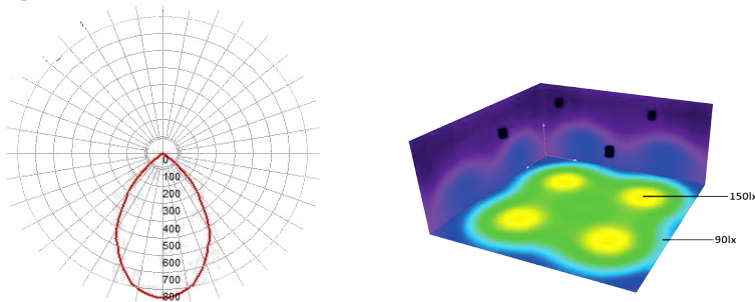

Light Distribution for Lana Cone

Technical Data - LED

Material	Aluminium / die- cast
Cutout	95mm / 95 x 195 / 95 x 295 mm
LED	10w 1000 lumen 3000 kelvin Available 2700 and 4000 Kelvin on request
CRI	80+ Also available CRI 90+
Protection	IP23
Approvals