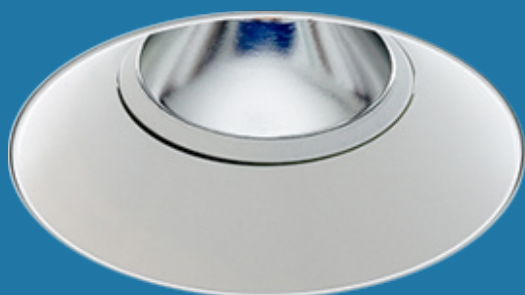

Lana Cone Round Trimless

Single, twin and triple high performance downlight mounted in a trimless configuration which allows them to be installed without a surface trim ring.

The lamp is set high in a deep glare reducing baffle. The fittings are directionally adjustable through 360° horizontally and 50° vertically.

This fitting is prewired with standard high output LED 10 watt, 1000 lumen, 3000 kelvin, 2700 kelvin and 5600 kelvin are also available.

Dimming

1-10v
DALI
Trailing Edge

Land Cone Round Trimless - LED Downlight

10w 1000 lumen

Type	Switch	Dimmable 1-10v	Dimmable Dali	Dimmable Trailing Edge
Single	12.4051L.57	12.4051LD.57	12.4051LDD.57	12.4051LDT.57
Double	12.4052L.57	12.4052LD.57	12.4052LDD.57	12.4052LDT.57
Triple	12.4053L.57	12.4053LD.57	12.4053LDD.57	12.4053LDT.57
Triangle	12.4073L.57	12.4073LD.57	12.4073LDD.57	12.4073LDT.57

With Firehood - 1 Hour Firehood with integral collar and intumescent seals

Type	Switch	Dimmable 1-10v	Dimmable Dali	Dimmable Trailing Edge
Single	12.4061L.57	12.4061LD.57	12.4061LDD.57	12.4061LDT.57
Double	12.4062L.57	12.4062LD.57	12.4062LDD.57	12.4062LDT.57
Triple	12.4063L.57	12.4063LD.57	12.4063LDD.57	12.4063LDT.57
Triangle	12.4083L.57	12.4083LD.57	12.4083LDD.57	12.4083LDT.57