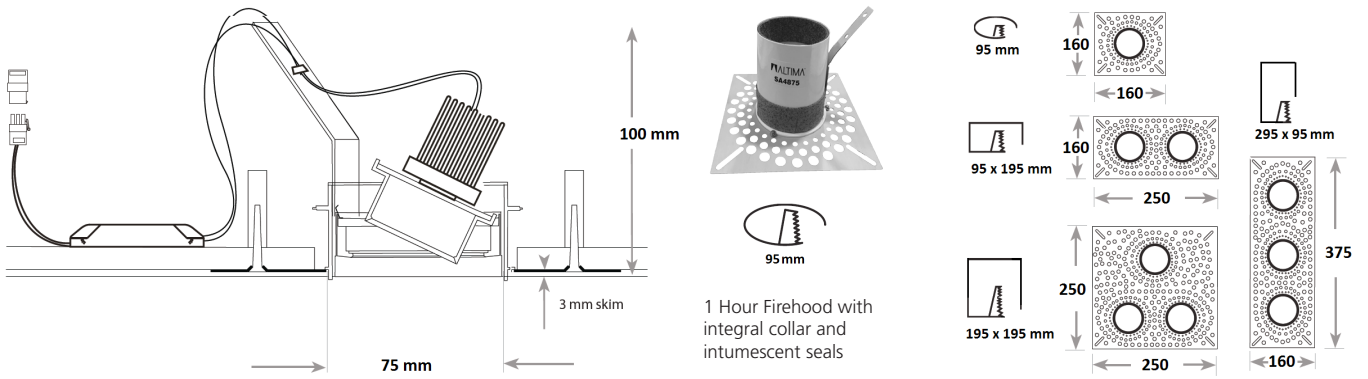

Lana Cone Round Trimless

Single, twin and triple high performance downlight mounted in a trimless configuration which allows them to be installed without a surface trim ring.

The lamp is set high in a deep glare reducing baffle. The fittings are directionally adjustable through 360° horizontally and 50° vertically.

Emergency

Type		With Firehood
Emergency Standard	12.4051EM.57	12.4061EM.57
Emergency Auto Test	12.4051EM2.57	12.4061EM2.57

.18 Satin Silver
 .50 Black
 .57 White

Light Distribution for Lana Cone

Technical Data - LED

Material	Aluminium / die- cast
Cutout	95mm / 95 x 195 / 95 x 295 mm
LED	10w 1000 lumen 3000 kelvin Available 2700 and 4000 Kelvin on request
CRI	80+ Also available CRI 90+
Protection	IP23
Approvals	

MR16 12V 20-50w	Order Lamps and Transformer separately	GU10 LED	Order GU10 Lamps separately
		With Firehood	With Firehood
Single	12.4051.57	12.4061.57	12.4051G.57
Double	12.4052.57	12.4062.57	12.4052G.57
Triple	12.4053.57	12.4063.57	12.4053G.57
Triangle	12.4073.57	12.4083.57	12.4073G.57