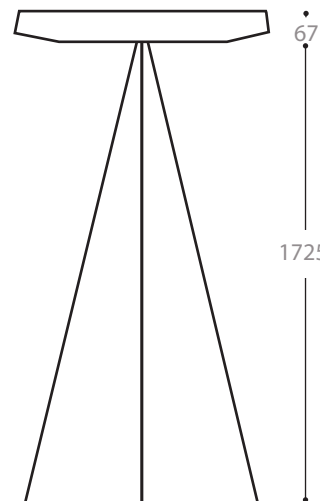

67

1725

Technical Data

Finish	_____	_____
Material	_____	_____
Lamp Wattage	_____	_____
Lamp	_____	_____
Control Gear	_____	_____

painted

Steel

4 x 36w

TLC 36w

high frequency/dimmable