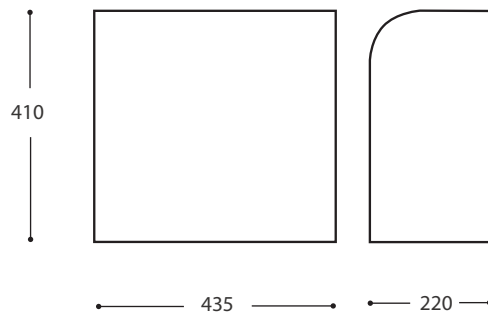

Supplied with 1.5 cable and 13 amp plug.

15.1052.13

Satin Silver

Technical Data

Finish	Painted
Material	Steel
	High Frequency Ballast (110/240)
Protection	IP20
Approvals	CE