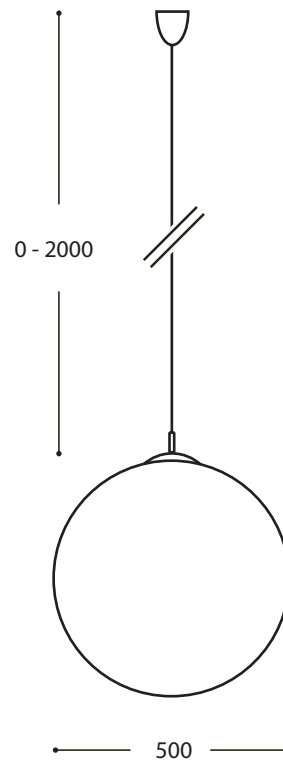

Globe 500

Globe 500

2 x 36W TCL

A large bright white opal sphere pendant fitting using high efficiency compact fluorescent lamps with High Frequency Ballast, giving diffuse light with good colour.

Lamps: 2 x 36 TCL

15,000 hour lamp life

Part L Compliant.

15.1107.57 Switch

15.1108.57 Dimmable

We supply 2m cable standard

we can supply other lengths on request.

Technical Data

Finish	satin white / chrome cap
Material	steel and polypropylene
	High Frequency Ballast
Lamp	2 x 36 W TCL
Protection	IP23
Approvals	