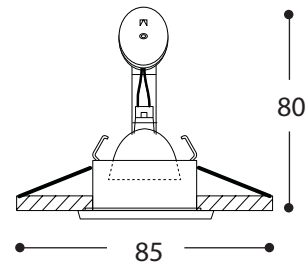

Aquaray Kits

KIT.A100.12	Chrome
KIT.A100.18	Satin Silver
KIT.A100.32	Brass
KIT.A100.34	Brushed Nickel
KIT.A100.50	Black
KIT.A100.57	White

Aquaray Kits are supplied including 50W lamp and 60VA transformer dimmable with leading edge.

Technical Data

Material	die-cast
Cutout	85mm
Lamp Wattage	50W
Lamp	MR16
Lamp Holder	GX5.3
Protection	IP65
Approvals