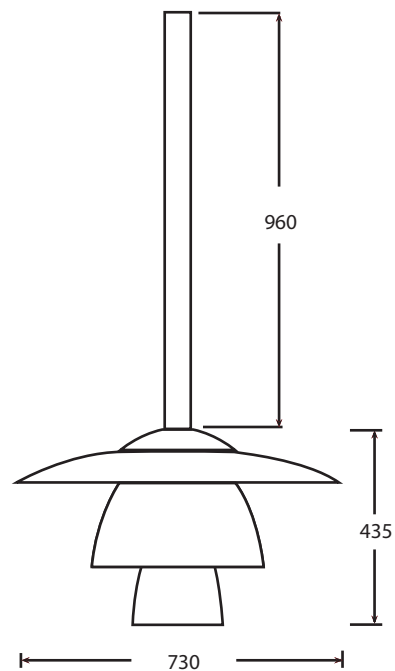

## Alyth Pendant

Alyth Pendant

4 x 36w TC-L

A high performance pendant is suitable for high ceilings. Sculptured reflector rings control lamp glare with high efficiency.

**16.2600.57** White 4 x TC-L 36w

Dimmable

**16.2601.57** White 4 x TC-L 36w

The dimmer is integrated within the fitting, so simply requires a push switch to operate the lamp. See Wafer Switch range in section 9.

TC-L 36w

## Technical Data

Finish	glass
Lamp Wattage	36w
Lamp	TC-L
Lampholder	2G11
Control Gear	HF electronic ballast
Approvals	