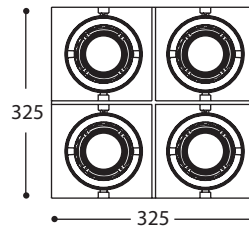

Multipli Square 2 x 2 4 x 11w LED / 4 x 12v 50 - 100w AR111

Square adjustable downlights for AR111 lamp with tightly controlled glare free narrow beams, LED or halogen.

- 12v 50 - 100w AR111
- 14.2005.18** Satin Silver
- 14.2005.57** White

**Transformers**

For information on Altima's range of LED drivers and transformers please see page 1N.

**Dimming**

For information on Dimmer Packs see section 9.

**Technical Data**

Material	die-cast
Cutout	255 x 270mm
Lamp Wattage	100w
Lamp	4 x 12v AR111 or 4 x 11w LED 480 lumens
Lamp Holder	G53
Protection	IP20
Approvals	