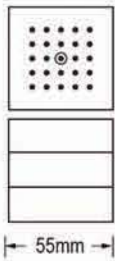

Speaker and 2-/3-gang LED Switch

For use with flush-mounted outdoor station

1. **White LED**
2. **LSG.1261.66** Matt White
   - **LSG.1261.67** Anthracite
   - **LSG.1261.65** Satin Silver

1. **Blue LED**
2. **LSG.1272.66** Matt White
   - **LSG.1272.67** Anthracite
   - **LSG.1272.65** Satin Silver