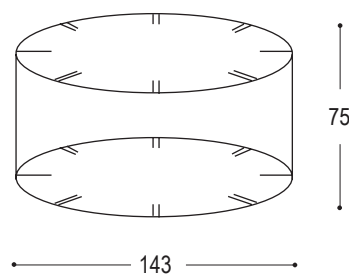

New State Round 300

New State Round 300 VA 240v 300w 12v DC

The New State Round is a sophisticated soft start electronic transformer. 12v DC output allows it to be used with a combined length of connection cable and track of upto 12m. Most other systems are limited by EMC regulation to 2m.

Suitable for use with Altima electronic dimmers. For leading edge systems only.

Remote Transformer (without powerfeed)

- 13.3003.18 Satin Silver
- 13.3003.57 White

Technical Data

Input	240v
Output	minimum load 100w - max 300w 12v DC
Features	soft start - prolongs lamp life
Dimming	leading edge
Cutout	103mm
Safety	EMC compliant up to 12m as per EN 55 D/T
	EN 61046
	short circuit protection
	thermal overload protection
	max ambient temperature 45°C
	max housing temperature 80°C
Terminals	screw terminals at each end
Approvals	