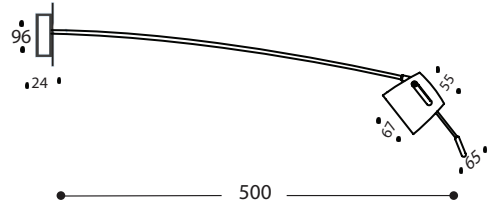

Skill Display

Skill Wall Display

12V 20 - 50W MR16

A Wall Mounted Display light with built-in transformer. The thin wall plate encloses a dimmable electronic transformer.

- LV.S600.13 Satin Silver
- LV.S600.50 Black
- LV.S600.57 White

 50W max

Technical Data

Finish	_____	_____	_____	_____	_____	_____	_____
Material	_____	_____	_____	_____	_____	_____	_____
Lamp Wattage	_____	_____	_____	_____	_____	_____	_____
Lamp	_____	_____	_____	_____	_____	_____	_____
Lamp Holder	_____	_____	_____	_____	_____	_____	_____
Transformers	_____	_____	_____	_____	_____	_____	_____
Approvals	_____	_____	_____	_____	_____	_____	_____