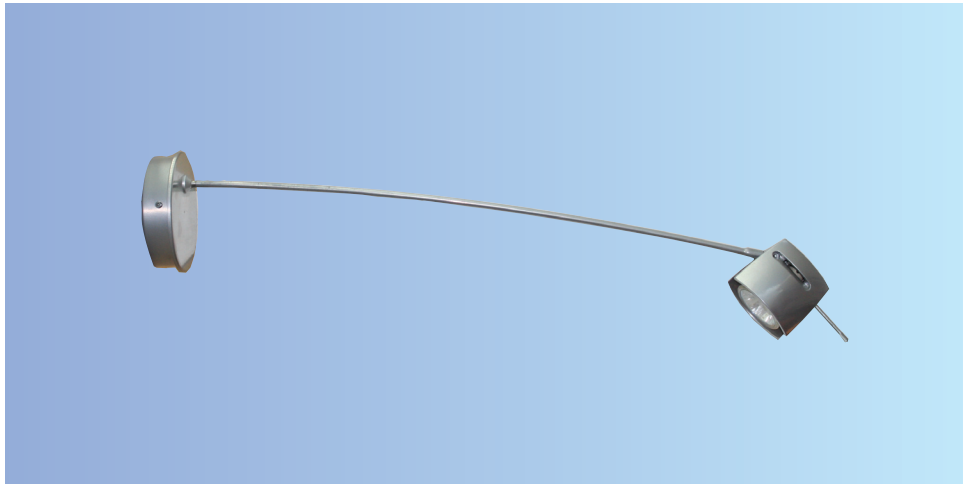

Skill Display

Skill Wall Display

12V 20 - 50W MR16

A Wall Mounted Display light with built-in transformer. The thin wall plate encloses a dimmable electronic transformer.

- LV.S600.13 Satin Silver
- LV.S600.50 Black
- LV.S600.57 White