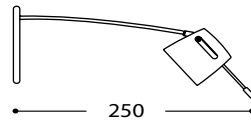

Skill Display Kits

Skill Display Wall Spotlight 12V 20 - 50W MR16

Stylish display wall spotlight.

Arm 250mm

- LV.S501.13 Satin Silver
- LV.S501.50 Black
- LV.S501.57 White

Arm 500mm

- LV.S500.13 Satin Silver
- LV.S500.50 Black
- LV.S500.57 White

Note:
Transformer to be ordered separately. For more information see section 10.

Technical Data

Material	die-cast
Cutout	64mm
Lamp Wattage	50W
Lamp	MR16
Lamp Holder	GX5.3
Protection	IP65
Approvals	