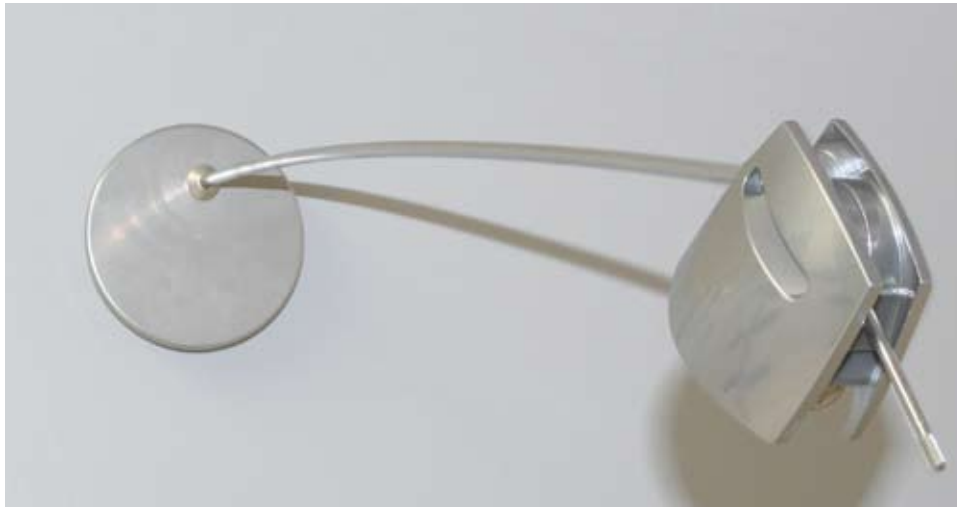

Skill Display Kits

Skill Display Wall Spotlight 12V 20 - 50W MR16

Stylish display wall spotlight.

Arm 250mm

- LV.S501.13 Satin Silver
- LV.S501.50 Black
- LV.S501.57 White

Arm 500mm

- LV.S500.13 Satin Silver
- LV.S500.50 Black
- LV.S500.57 White

Note:
Transformer to be ordered separately. For more information see section 10.

Technical Data

Material	die-cast
Cutout	64mm
Lamp Wattage	50W
Lamp	MR16
Lamp Holder	GX5.3
Protection	IP65
Approvals	