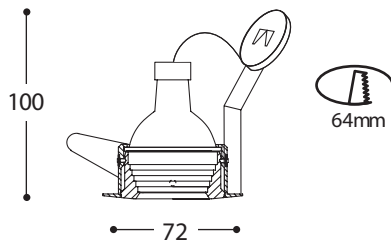

Aquaray 2

Aquaray 2 Bathroom Downlights

LED

A fixed downlight with a frosted front glass sealed to IP65 making it ideal for humid environments such as exterior soffits, showers or bathrooms.

MR16 Aquaray 2 Kits are supplied including 50w lamp and 60VA transformer dimmable with leading edge.

LED Technical Data		MR16 Technical Data	
Material	aluminium	Material	die-cast
Cutout	64mm / firehood 67mm	Cutout	64mm / firehood 67mm
Lamp	11w 800 lumen 3000 Kelvin	MR16	12v
Protection	IP65	Lamp wattage	20-50w
Approvals		Lamp Holder	GX5.3
		Protection	IP65
		Approvals	