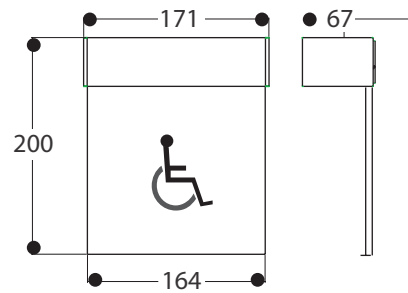

Sign Light 1w LED

Internally illuminated signs suitable for wall mounting.

The sign is 6mm thick edge-lit.

We have a standard range of signs.

Other designs and bespoke signs can be produced upon request: colour LED options are available.

Technical Data

Material : sign	engraved acrylic
: body	anodised or painted aluminium
Lamp	350mA 1w LED High Output
Approvals	CE