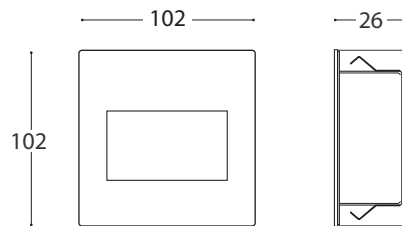

LED 1.4 w White 4000k

- **14.8880.12** Chrome
- **14.8880.34** Brushed Nickel
- **14.8880.37** Bronze
- **14.8880.50** Black
- **14.8880.57** White

Emergency LED with integral driver

14.8880E.57

Technical Data	LED
Finish	Painted
Cutout	82 x 82mm
Lamp	High output LED 1.4 w
Protection	IP23
CRI	80
Approvals	CE F L

LED 1.4w Warm White 3000k

- **14.8890.12** Chrome
- **14.8890.33** Brass
- **14.8890.34** Brushed Nickel
- **14.8890.37** Bronze
- **14.8890.50** Black
- **14.8890.57** White

Emergency LED with integral driver

14.8890E.57

Technical Data	LED
Finish	Painted
Cutout	82 x 82mm
Lamp	High output LED 1.4 w
Protection	IP23
CRI	80
Approvals	CE F L