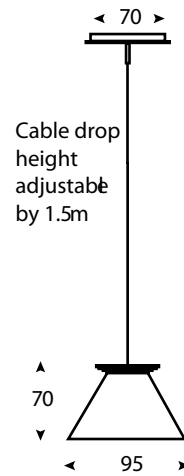

Cono Ceiling Pendant

Cono Ceiling Plate Pendant 12V 20 - 50W MR16/ Capsule

Classic conical pendant with die-cast metal top ring and opal glass diffuser.

The glass diffusers can be supplied in five different colours so they need to be ordered separately.

Adjustable cable drop - (max 1.5m).

- LV.RP400.18 Satin Silver
- LV.RP400.50 Black
- LV.RP400.57 White

Transformers
For information on Altima range of transformers see section 10A.

Dimming
For information on Dimmer Packs see section 11D.

Technical Data

Finish	_____	_____
Material	_____	_____
Lamp Wattage	_____	_____
Lamp	_____	_____
Lampholder	_____	_____

Glass Diffusers

- SAG.1011.48 Orange
- SAG.1011.54 Blue
- SAG.1011.55 Red
- SAG.1011.60 Green
- SAG.1011.90 White