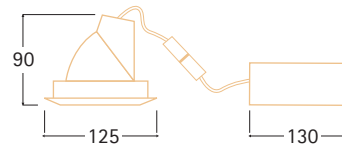

Mini Adjustable Power Ray

20/35w HIT-TC-CE

A high performance adjustable metal halide downlight.

12.4002.13	20w	Satin Silver
12.4002.57	20w	White
12.4003.13	35w	Satin Silver
12.4003.57	35w	White

 20w/35w

120mm

Technical Data

painted	die cast
cutout	120mm
lamp wattage	20-35W
lamp	HIT-TC-CE
lampholder	G8.5
protection	IP23
approvals	