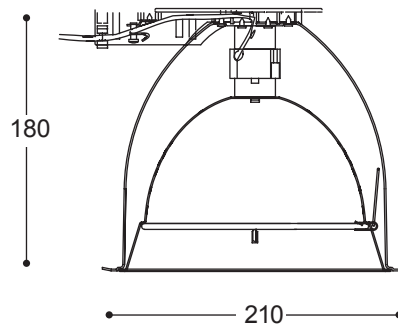

# Power Ray - Fixed

**L** Power Ray - Fixed 240v 35 - 150w HIT-CE

A high performance fixed metal halide downlight.

<b>12.4035.57</b>	35w	White
<b>12.4070.57</b>	70w	White
<b>12.4150.57</b>	150w	White

Lamps not supplied.  
For more information see section 11.

## Technical Data

Material	die-cast
Cutout	190mm
Lamp	35 - 150w
Lamp	HIT-CE ceramic metal halide
Lamp Holder	G12
Protection	IP23
Approvals	