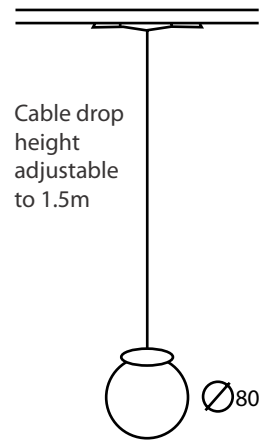

Atom Pendant 10 - 20W Capsule

Small globe pendant in matt opal to fit with track system.

Adjustable cable drop (max 1.5m).

LV.APOL.50 Black
 LV.APOL.57 White

20W max

Technical Data

Finish						
Material						
Lamp Wattage						
Lamp						
Lampholder						
Spare Glass						
Approvals						