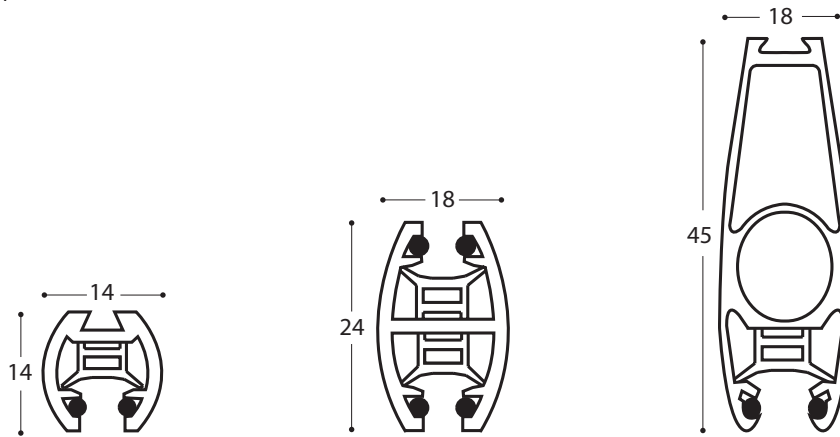

LVTrack

Track Information

Altima low voltage track lighting is designed and manufactured in the UK. It exploits the quality and compact dimension of 12 volt halogen lamp, providing versatile and stylish architectural display lighting systems.

The compact track can be fitted directly to walls, ceilings, display cabinets and under shelving where space may be at a premium.

Meters

Track - detailed dimensions

Straight and flexible couplers allow continuous runs of up to 12m of track incorporating level changes and bends up to 180 degrees (subject to using a total of 300v between isolating connectors).

The altima track system has a simple and convenient clip-in power connector which can be easily fitted anywhere along the track and attractive surface mounted transformers (60va - 300va) which compliment the track and fittings.

Offers additional benefits of both down and uplighting from a double-sided track. Two power-feeds are required.

Strong, slim and elegant with an aerofoil section.

- LV.TE1.0010.12 Chrome 1m
- LV.TE1.0010.18 Satin Silver 1m
- LV.TE1.0010.32 Brass 1m
- LV.TE1.0010.50 Black 1m
- LV.TE1.0010.57 White 1m