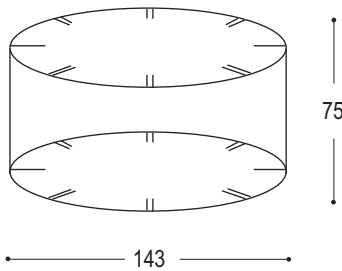

New State Round Transformer

12V 300VA

The New State is a soft start (prolongs lamp life) electronic transformer which can be used with up to 12m of track.

Remote Transformer (without powerfeed)

13.3003.18 Satin Silver
13.3003.57 White

New State 300

12V 300W

The New State is a soft start (prolongs lamp life) electronic transformer which can be used with up to 12m of track.

Remote Transformer (without powerfeed)

13.3002.57 12V White
13.3004.57 24V White

13.3003	New State Round Transformer
Input	240V
Output	75 - 300W
Features	soft start - prolongs lamp life
Dimming	trailing edge or leading edge
Cutout	107mm
Safety	EMC compliant up to 1m as per EN 55 D/T EN 61046 short circuit protection thermal overload protection max ambient temperature 45°C max housing temperature 80°C
Terminals	screw
Approvals	