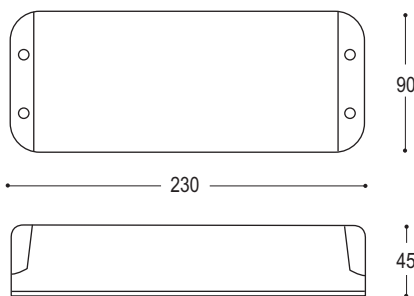

New State 300

12V 300W

The New State is a soft start (prolongs lamp life) electronic transformer which can be used with up to 12m of track.

Remote Transformer (without powerfeed)

13.3002.57 12V White
13.3004.57 24V White

13.3003	New State Round Transformer
Input	240V
Output	75 - 300W
Features	soft start - prolongs lamp life
Dimming	trailing edge or leading edge
Cutout	107mm
Safety	EMC compliant up to 1m as per EN 55 D/T EN 61046 short circuit protection thermal overload protection max ambient temperature 45°C max housing temperature 80°C
Terminals	screw
Approvals	