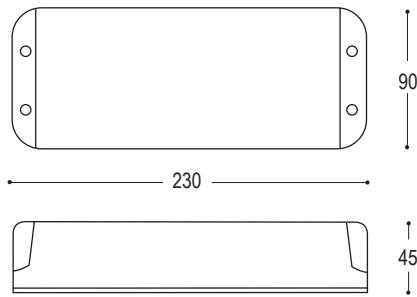

New State 300

New State 300 300w 12v DC 240v

The New State is a sophisticated soft start electronic transformer. 12v DC output allows it to be used with a combined length of connection cable and track of upto 12m. Most other systems are limited by EMC regulation to 2m.

Suitable for use with Altima electronic dimmers. For trailing edge systems only.

Remote Transformer (without power feed)

13.3002.57	12v	White
13.3004.57	24v	White

Technical Data

Input	240v
Power	300w
Features	soft start - prolongs lamp life
Dimming	trailing edge
Cutout	107mm
Safety	EN 60742
	short circuit protection
	thermal overload protection
	max ambient temperature 45°C
	max housing temperature 80°C
Terminals	with powerfeed for direct connection to track or once set of 12v terminals (remote version)
Approvals	
Regulation	EMC up to 12m length