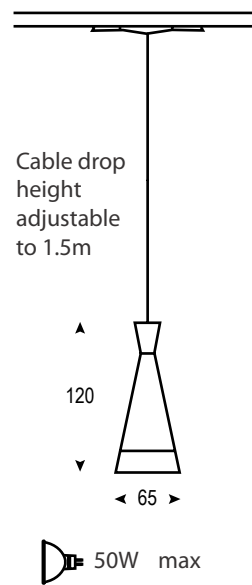

Cornetto Pendant

C.1/SfB | | (63) | Xy | |

Cornetto Pendant 12V 20 - 50W MR16

Stylish, cone shaped pendant.

Adjustable cable drop (max. 1.5m).

LV.J2P.0106.13	Satin Silver
LV.J2P.0106.50	Black
LV.J2P.0106.57	White

Technical Data	
Finish	Painted
Material	Die-cast
Lamp Wattage	20 - 50W
Lamp	MR16
Lampholder	GX5.3
Approvals	