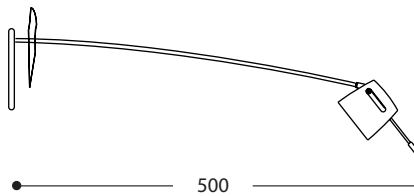

Skill Display Wall Clamp Spotlight 12V 20 - 50W MR16

Stylish display clamp spotlight.

Note: Transformer to be ordered separately

LV.S300.13	Satin Silver
LV.S300.50	Black
LV.S300.57	White

For more information see section 10.

Supplied with Europlug and transformer

LV.S300.13	Satin Silver	
LV.S300.50	Black	
LV.S300.57	White	

Supplied with 13amp plug and transformer

LV.S300.13	Satin Silver	
LV.S300.50	Black	
LV.S300.57	White	

Technical Data

Material	die-cast
Cutout	64mm
Lamp Wattage	50W
Lamp	MR16
Lamp Holder	GX5.3
Protection	IP65
Approvals	