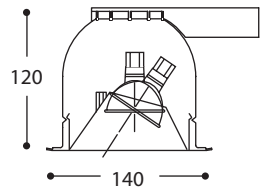

# Orli 1 - Slot

Orli 1 - Slot 12v 20 - 50w MR16

An adjustable downlight with a narrow slot aperture for a directionally adjustable beam with no spill light.

Features a housing and heatsink to close off the back of the fitting and extended lamp life by 20%.