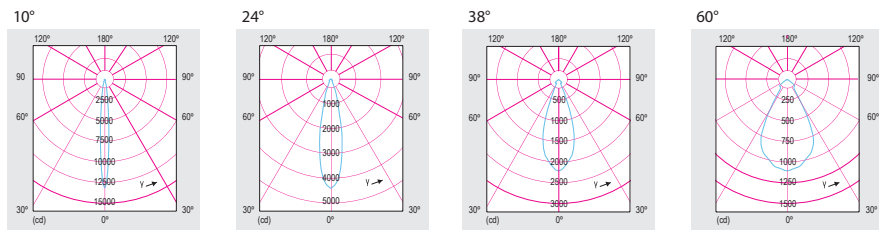

Light Intensity Diagrams

Emergency

For information on Flexible Emergency Lighting Remote Power Packs see page 7A4.

Transformers

For information on Altima's range of transformers please see page 1N.

Dimming

For information on Dimmer Packs see section 9.

Technical Data

Painted	Die-cast
Cutout	120mm
Lamp Wattage	50w
Lamp	12v MR16
Lamp Holder	GX5.3
Protection	IP20
Approvals