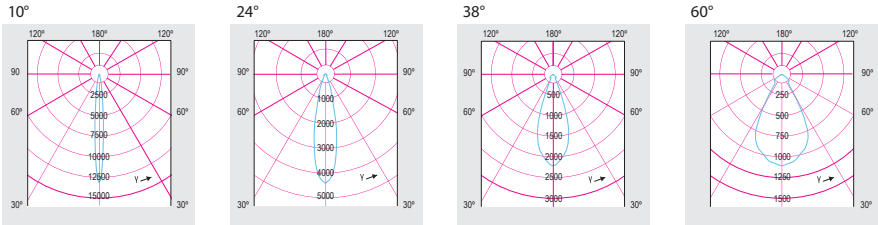

Light Intensity Diagrams

Emergency

For information on Flexible Emergency Lighting Remote Power Packs see page 7A4.

Transformers

For information on Altima's range of transformers please see page 1N.

Dimming

For information on Dimmer Packs see section 9.

Technical Data

Painted	Die-cast
Cutout	120mm
Lamp Wattage	50w
Lamp	12v MR16
Lamp Holder	GX5.3
Protection	IP20
Approvals