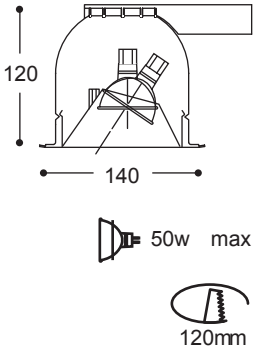

Orli 1 - Facet

Orli 1 - Facet 12v 20 - 50w MR16

A downlight with an internal faceted reflector allowing concealed lamp adjustment up to 30 degree angle.

Features a housing and heatsink which close off the fitting back and extended lamp life by 20%.

- 12.1010.85** White Trim
- 12.1010.86** Silver Trim

- with Firehood
- 12.F010.85** White

Light Intensity Diagrams

Emergency

For information on Flexible Emergency Lighting Remote Power Packs see page 7A4.

Transformers

For information on Altima's range of transformers please see page 1N.

Dimming

For information on Dimmer Packs see section 9.

Technical Data

Painted	Die-cast
Cutout	120mm
Lamp Wattage	50w
Lamp	12v MR16
Lamp Holder	GX5.3
Protection	IP20
Approvals	