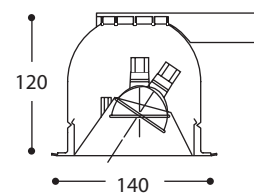

## Orli 1 - Scoop

Orli 1 - Scoop

12v 20 - 50w MR16

A downlight with a die-cast oval contoured face, allowing vertical or directional light with a concealed lamp position.

Features integral housing and a heatsink which extends lamp life by 20% and closes off the back of the fitting.