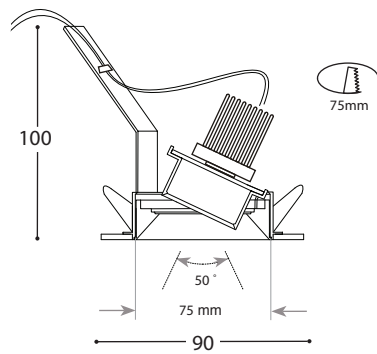

Emergency

For information on Flexible Emergency Lighting Remote Power Packs see page 7A4.

Transformers

For information on Altima's range of LED drivers and transformers please see page 1N.

Dimming

For information on Dimmer Packs see section 9.

LED Technical Data

Material	Aluminium die-cast
Finish	● Black ○ White
Cutout	85x90 / 85x170 / 85x250 / 170x175mm
LED	High Output 11w 1000 lumen 3000 Kelvin
CRI	80
Approvals	

Dimming	1-10v Dimmable with 81.1015
	Wafer Button Multiway
	Wafer Rotary 1-10v
	DALI
	Trailing Edge