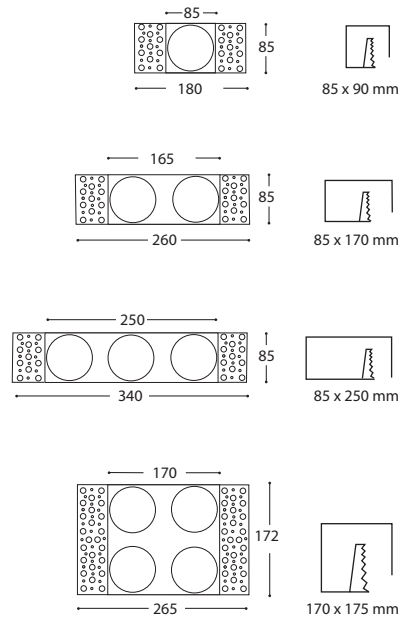

Emergency

For information on Flexible Emergency Lighting Remote Power Packs see page 7A4.

Transformers

For information on Altima's range of LED drivers and transformers please see page 1N.

Dimming

For information on Dimmer Packs see section 9.

LED Technical Data

Material	Aluminium die-cast
Finish	● Black ○ White
Cutout	85x90 / 85x170 / 85x250 / 170x175mm
LED	High Output 11w 1000 lumen 3000 Kelvin
CRI	80
Approvals	

Dimming	1-10v Dimmable with 81.1015
	Wafer Button Multiway
	Wafer Rotary 1-10v
	DALI
	Trailing Edge