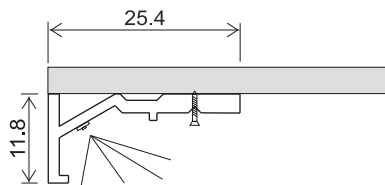

Fine Line Angle LED

Fine Line Angle LED strip

10 watts per metre

This versatile LED strip can be recessed into shelves or walls, placed under or on top of cupboards.

We supply as standard warm white 3000 Kelvin. Cool white 4000 Kelvin is available to order.

The Fine Line Angle LED is supplied with a prewired driver. Other lengths can be supplied as required.

14.2500.600	0.6 metre
14.2500.1200	1.2 metre
14.2500.2000	2.0 metre
14.2500.2400	2.4 metre
14.2500.3000	3.0 metre

Technical Data

Material	Aluminium
Section	11.8 x 25.4
LED	10w per metre 3000 Kelvin
CRI	80
Protection	IP23
Approvals	