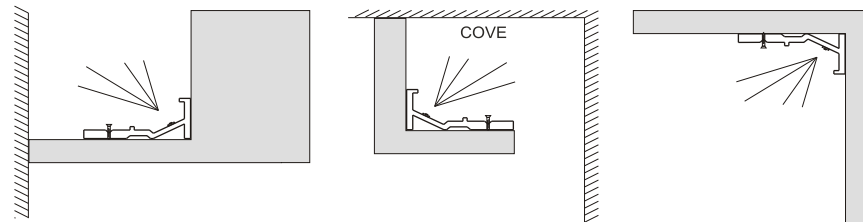

Fine Line Angle LED

Fine Line Angle LED strip

10 watts per metre

This versatile LED strip can be recessed into shelves or walls, placed under or on top of cupboards.

We supply as standard warm white 3000 Kelvin. Cool white 4000 Kelvin is available to order.

The Fine Line Angle LED is supplied with a prewired driver. Other lengths can be supplied as required.

14.2500.600	0.6 metre
14.2500.1200	1.2 metre
14.2500.2000	2.0 metre
14.2500.2400	2.4 metre
14.2500.3000	3.0 metre

Technical Data

Material	Aluminium
Section	11.8 x 25.4
LED	10w per metre 3000 Kelvin
CRI	80
Protection	IP23
Approvals	