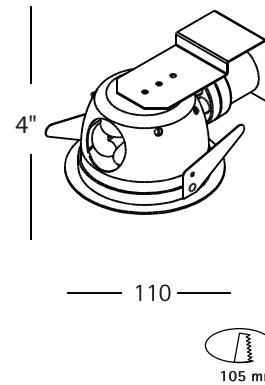

**L** Geni 100 TC-DE

A high performance energy efficient downlight featuring electronic control gear. A circular baffle reduces glare without effecting the efficiency of the reflector.

<b>12.2113.57</b>	White, 13w
<b>12.2118.57</b>	White, 18w
<b>12.2119.57</b>	White, 18w Dimmable 1-10v

Emergency

**12.2118E.57**

Technical Data

Material	aluminium
Cutout	105 mm
Lamp Wattage	13/18w
Lamp	TC-DE
Lamp Holder	G24
Protection	IP23
Approvals	