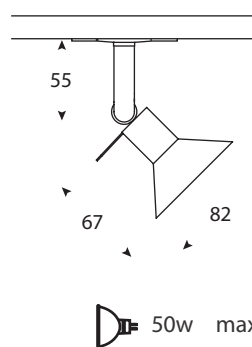

Martini Stem 20 - 50w MR16

A range of adjustable spotlights with aluminum cowls that can be fitted with a wide range of accessories.

200mm

| | |
|----------------|--------------|
| LV.M21.0102.12 | Chrome |
| LV.M21.0102.13 | Satin Silver |
| LV.M21.0102.32 | Brass |
| LV.M21.0102.50 | Black |
| LV.M21.0102.57 | White |

Technical Data

| | |
|--------------|--------------------|
| Finish | Painted/ plated |
| Material | die-cast aluminium |
| Lamp Wattage | 20 - 50w |
| Lamp | 12v MR16 |
| Lampholder | GX5.3 |
| Approvals | |