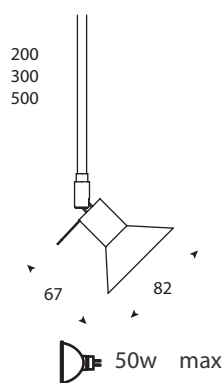

Martini 12v 20 - 50w MR16

A range of adjustable spotlights with aluminum cowls that can be fitted with a wide range of accessories.

LV.M21.0100.12	Chrome
LV.M21.0100.13	Satin Silver
LV.M21.0100.32	Brass
LV.M21.0100.50	Black
LV.M21.0100.57	White