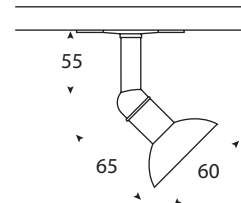

Diamond 35 35w Capsule

Adjustable spotlight on swivel mount. Spectacular diamond faceted reflection provides precise beam control.

Spot 12°

LV.D2L.0135.50 Black
LV.D2L.0135.57 White

Flood 24°

LV.D4L.0135.50 Black
LV.D4L.0135.57 White

35w Max

Technical Data

Finish	Painted	Painted	Painted
Material	Engineering plastic	Engineering plastic	Engineering plastic
Lamp Wattage	20w	20w	35w
Lamp	Capsule	Halopin AR48	Capsule
Lampholder	G4	GY4	GY 6.35
Approvals			