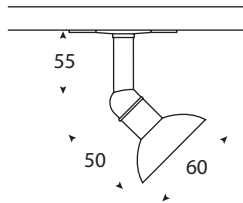

Diamond

Diamond 20w Capsule

Adjustable spotlight on swivel mount. Spectacular diamond faceted reflection provides precise beam control.

Spot 12°

LV.D2L.0120.50 Black
LV.D2L.0120.57 White

Flood 24°

LV.D4L.0120.50 Black
LV.D4L.0120.57 White

20w Max

Diamond 20 20w Halopin

Adjustable spotlight on swivel mount. Option uses 20w Halopin lamp with shield to eliminate glare. Please specify lamp TL.301.08

LV.D2L.0120.50 Black
LV.D2L.0120.57 White

20w Max

Diamond 35 35w Capsule

Adjustable spotlight on swivel mount. Spectacular diamond faceted reflection provides precise beam control.

Spot 12°

LV.D2L.0135.50 Black
LV.D2L.0135.57 White

Flood 24°

LV.D4L.0135.50 Black
LV.D4L.0135.57 White

35w Max

Technical Data

Finish	Painted	Painted	Painted
Material	Engineering plastic	Engineering plastic	Engineering plastic
Lamp Wattage	20w	20w	35w
Lamp	Capsule	Halopin AR48	Capsule
Lampholder	G4	GY4	GY 6.35
Approvals			