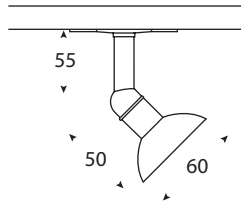

Diamond

Diamond 20w Capsule

Adjustable spotlight on swivel mount. Spectacular diamond faceted reflection provides precise beam control.

Spot 12°

LV.D2L.0120.50 Black
LV.D2L.0120.57 White

Flood 24°

LV.D4L.0120.50 Black
LV.D4L.0120.57 White

20w Max

Diamond 20 20w Halopin

Adjustable spotlight on swivel mount. Option uses 20w Halopin lamp with shield to eliminate glare. Please specify lamp TL.301.08

LV.D2L.0120.50 Black
LV.D2L.0120.57 White

20w Max

Diamond 35 35w Capsule

Adjustable spotlight on swivel mount. Spectacular diamond faceted reflection provides precise beam control.

Spot 12°

LV.D2L.0135.50 Black
LV.D2L.0135.57 White

Flood 24°

LV.D4L.0135.50 Black
LV.D4L.0135.57 White

35w Max

Technical Data

Finish	Painted	Painted	Painted
Material	Engineering plastic	Engineering plastic	Engineering plastic
Lamp Wattage	20w	20w	35w
Lamp	Capsule	Halopin AR48	Capsule
Lampholder	G4	GY4	GY 6.35
Approvals			