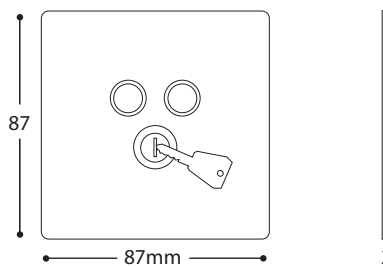

## Wafer Panic Alarm Switch

This Panic Alarm switch can be used with the alarm system and is supplied with a resettable key.

81.6102.34  
81.6102.57

Brushed Nickel  
White

Wall Box Depth - 47mm