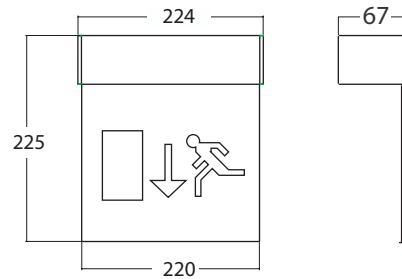

Emergency Wall-Mounted LED Sign

1w LED

Internally illuminated emergency maintained luminaire suitable for wall mounting.

The sign is an edge lit 6mm thick screen-printed legend panel.

Please ensure illuminance levels on the escape routes to the current requirements.

BS5266 Parts 1 and 7:

A minimum of 0.2 lux lighting level is required anywhere along the central line of a clear and unobstructed escape route.

10.E010AD.18 Satin Silver
10.E010AD.57 White

10.E010AU.18 Satin Silver
10.E010AU.57 White

10.E010ADL.18 Satin Silver
10.E010ADL.57 White

10.E010ADR.18 Satin Silver
10.E010ADR.57 White

10.E010AL.18 Satin Silver
10.E010AL.57 White

10.E010AR.18 Satin Silver
10.E010AR.57 White

Technical Data

Material : sign	acrylic
	aluminium painted
Lamp	1w LED
Approvals	CE F L