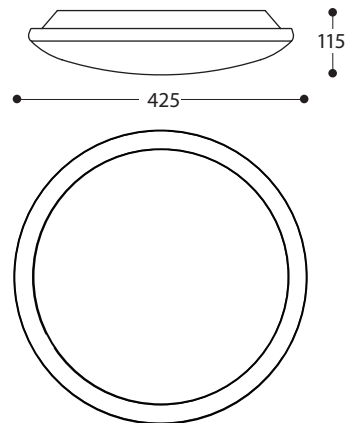

11.F462.57

White

Emergency Option 3 Hour Maintained

11.F462E.57

White

Technical Data

Mounting	ceiling or wall
Lamp Wattage	24 / 28 w
Safety	EN 60.598
Ballast	high frequency, low loss
Protection	IP23
Approvals	Part L Compliant