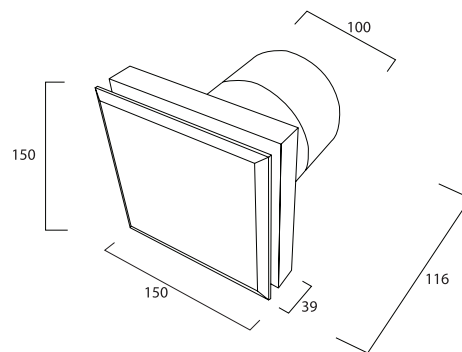

Silent Bathroom Fan

**81.F1075T.57** 150 x 150

**81.F848.57** 175 x 175

**Technical Data 81.F1075T.57**

Airflow m <sup>3</sup> /hr	75 / 90
Airflow l / sec	20.8 / 25
Airflow at 31Pa m <sup>3</sup> /hr	60
Airflow at 31Pa l/sec	16.6
High Efficiency impeller	Axial
Mounting	wall / ceiling
Sound Pressure dB(A) at 3m	25 / 30
Delay Start (minutes)	No
Adjustable timer (minutes)	6/12/15/21
Power Watts	25 / 30