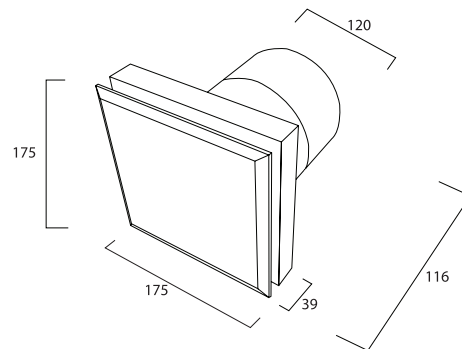

Silent Bathroom Fan

**81.F1075T.57** 150 x 150

**81.F848.57** 175 x 175

**Technical Data 81.F1075T.57**

Airflow m <sup>3</sup> /hr	75 / 90
Airflow l / sec	20.8 / 25
Airflow at 31Pa m <sup>3</sup> /hr	60
Airflow at 31Pa l/sec	16.6
High Efficiency impeller	Axial
Mounting	wall / ceiling
Sound Pressure dB(A) at 3m	25 / 30
Delay Start (minutes)	No
Adjustable timer (minutes)	6/12/15/21
Power Watts	25 / 30