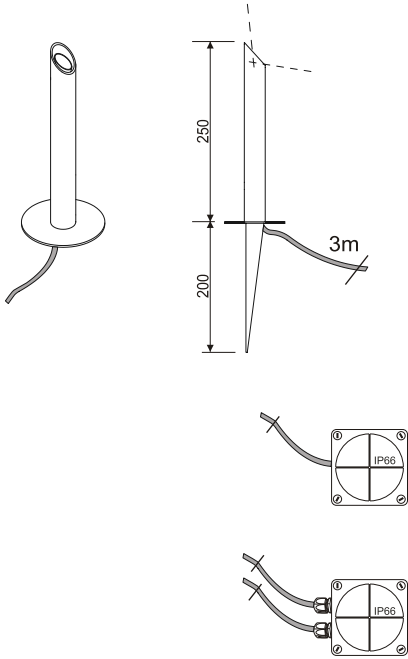

# Shadow Garden Spike

Shadow Exterior Garden Spike LED 6.5w 600 Lumen

Directional LED garden fitting with wide beam.  
Stainless body and spike.

**14.7200** 3m Rubber Cable \*

Technical Data	
Material	Stainless steel
LED	High Output 6.5w 600 lumen 3000k
Driver	350mA in IP66 Box
Approvals	CE

\* If a longer length is required we can provide