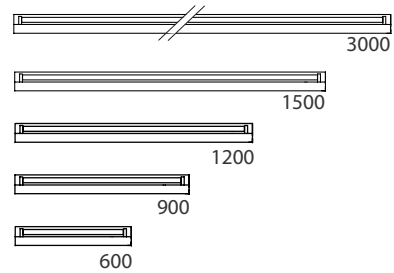

T5 Skeletor

T5 Skeletor energy efficient

T5 Fluorescent

T5 Skeletor is a super slim fluorescent light which is ideally suitable for behind or underneath cupboard shelving.

The fitting uses the latest **High Frequency** Ballasts and lamps to give an average lamp life of **30,000 hours**.

Technical Data

Material	white painted steel
Lamp Holder	T5
Protection	IP23
Approvals	

T5 Skeletor energy efficient with 835 lamp

T5 Fluorescent

High Frequency Switch Start Length

14.1007.60	14W	600
14.1007.90	21W	900
14.1007.12	28W	1200
14.1007.15	35W	1500
14.1007.30	2x35W	3000

Dimmable Dali with SELVA Pack

14.1010.60	14W	600
14.1010.90	21W	900
14.1010.12	28W	1200
14.1010.15	35W	1500
14.1010.30	2x35W	3000

Technical Data

Material	white painted steel
Lamp Holder	T5
Protection	IP23
Approvals	