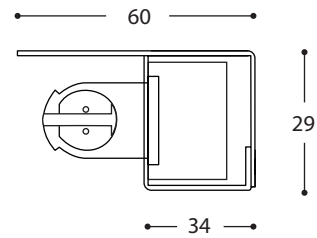

T5 Skeletor

T5 Skeletor energy efficient

T5 Fluorescent

T5 Skeletor is a super slim fluorescent light which is ideally suitable for behind or underneath cupboard shelving.

The fitting uses the latest **High Frequency** Ballasts and lamps to give an average lamp life of **30,000 hours**.

Technical Data

Material	white painted steel
Lamp Holder	T5
Protection	IP23
Approvals	

T5 Skeletor energy efficient with 835 lamp

T5 Fluorescent

High Frequency Switch Start Length

14.1007.60	14W	600
14.1007.90	21W	900
14.1007.12	28W	1200
14.1007.15	35W	1500
14.1007.30	2x35W	3000

Dimmable Dali with SELVA Pack

14.1010.60	14W	600
14.1010.90	21W	900
14.1010.12	28W	1200
14.1010.15	35W	1500
14.1010.30	2x35W	3000

Technical Data

Material	white painted steel
Lamp Holder	T5
Protection	IP23
Approvals	