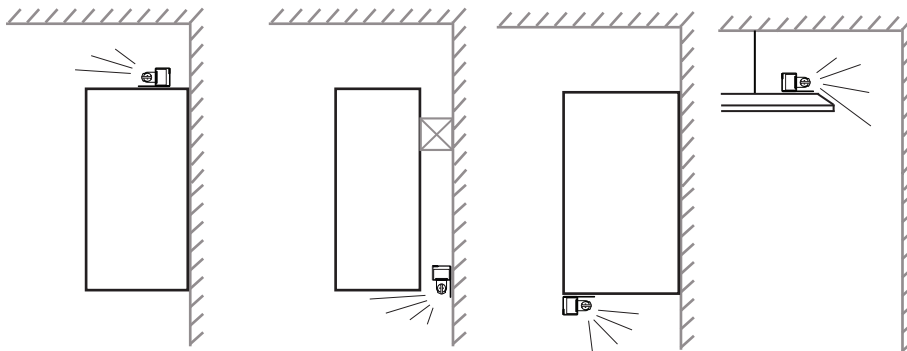

T5 Skeletor

T5 Skeletor energy efficient

T5 Fluorescent

T5 Skeletor is a super slim fluorescent light which is ideally suitable for behind or underneath cupboard shelving.

The fitting uses the latest **High Frequency** Ballasts and lamps to give an average lamp life of **30,000 hours**.

The Altima Light Efficiency label indicates that the lamps and design meet the Part **L1 and L2** Building Regulation specifications for energy use and light output in residential and commercial applications.

Technical Data

Material	white painted steel
Lamp Holder	T5
Protection	IP23
Approvals	

T5 Skeletor energy efficient with 835 lamp

T5 Fluorescent

High Frequency Switch Start Length

14.1007.60	14W	600
14.1007.90	21W	900
14.1007.12	28W	1200
14.1007.15	35W	1500
14.1007.30	2x35W	3000