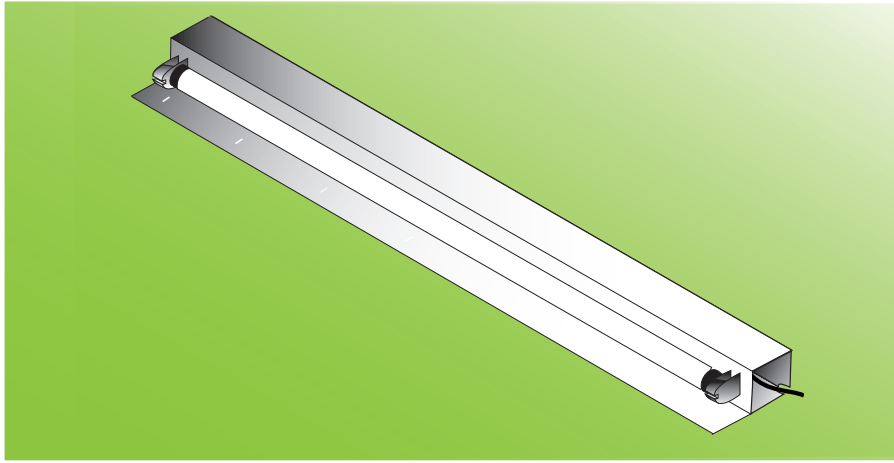

T5 Skeletor

T5 Skeletor energy efficient

T5 Fluorescent

T5 Skeletor is a super slim fluorescent light which is ideally suitable for behind or underneath cupboard shelving.

The fitting uses the latest **High Frequency** Ballasts and lamps to give an average lamp life of **30,000 hours**.

The Altima Light Efficiency label indicates that the lamps and design meet the Part **L1 and L2** Building Regulation specifications for energy use and light output in residential and commercial applications.

Technical Data

Material	white painted steel
Lamp Holder	T5
Protection	IP23
Approvals	

T5 Skeletor energy efficient with 835 lamp

T5 Fluorescent

High Frequency Switch Start Length

14.1007.60	14W	600
14.1007.90	21W	900
14.1007.12	28W	1200
14.1007.15	35W	1500
14.1007.30	2x35W	3000