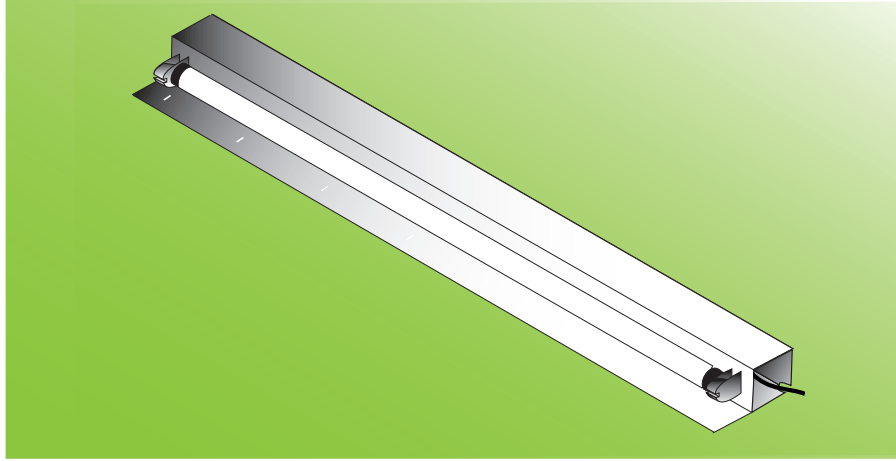

T5 Skeletor

T5 Skeletor energy efficient

T5 Fluorescent

T5 Skeletor is a super slim fluorescent light which is ideally suitable for behind or underneath cupboard shelving.

The fitting uses the latest **High Frequency** Ballasts and lamps to give an average lamp life of **30,000 hours**.

The Altima Light Efficiency label indicates that the lamps and design meet the Part **L1 and L2** Building Regulation specifications for energy use and light output in residential and commercial applications.

Technical Data

Material	white painted steel
Lamp Holder	T5
Protection	IP23
Approvals	

T5 Skeletor energy efficient with 835 lamp

T5 Fluorescent

High Frequency Switch Start Length

14.1007.60	14W	600
14.1007.90	21W	900
14.1007.12	28W	1200
14.1007.15	35W	1500
14.1007.30	2x35W	3000

Dimmable Dali with SELVA Pack

14.1010.60	14W	600
14.1010.90	21W	900
14.1010.12	28W	1200
14.1010.15	35W	1500
14.1010.30	2x35W	3000

Technical Data

Material	white painted steel
Lamp Holder	T5
Protection	IP23
Approvals	