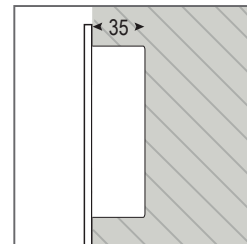

Floor Thermostat

LSE.4285 White
LSE.4286 Silver

Wall Box Depth - 35mm

Technical Data

Finish	white and silver
Material	plastic
Operating temp	5°C to 30 °C for Room Thermostat 5°C to 50 °C for Floor Thermostat
Voltage	230 V 50 Hz
Frequency	50 Hz
Standards	IP20 BS EN 60730-2-9 ROHS Compliant