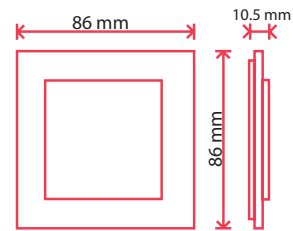

Double Pole

With Internal temperature sensor
Night Set Back Function

Room Thermostat

LSE.3844 White
LSE.4279 Silver